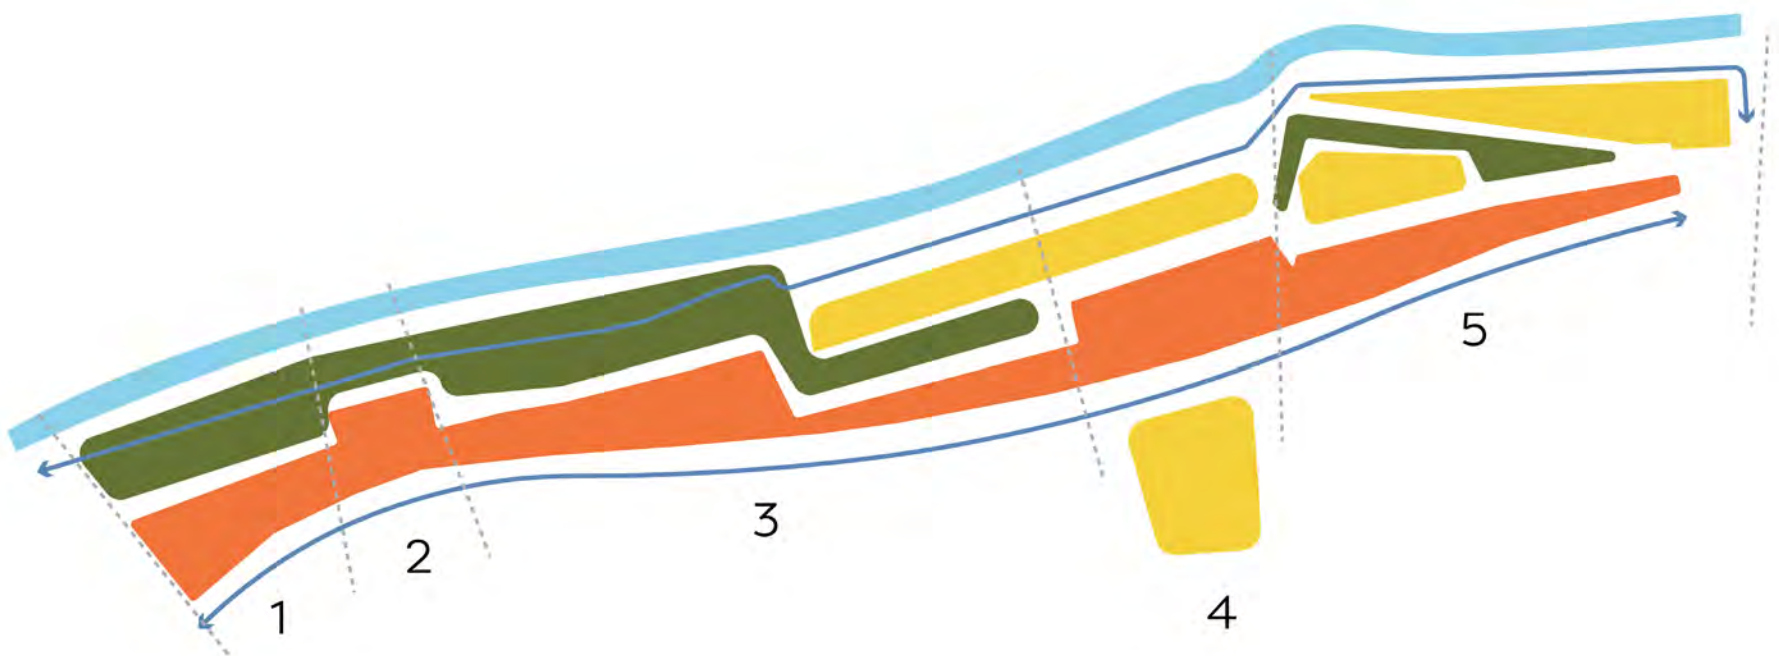

PORCH

scale
shade
welcome
slow
swing
see
perch
rest

PORCH An Activated Linear Park

OPEN/GATHERING SPACE

REWILDED SPACE

PROGRAMMED SPACE

RIVERWALK

Prominent riverfront porch provides a central gathering space to encourage community interactions overlooking a natural river edge.

CONCEPT #1:

PORCH

AN ACTIVATED LINEAR PARK

KEY IDEAS

WOODEN DECKS AND BENCHES

PLACID EXPLORATION

BEER GARDEN

SPORTS UNDER THE BRIDGE

PICNIC FACILITIES

IMPROVED WATER ACCESS

PARKWAY PEDESTRIAN BRIDGE

MULTISCALE VENDOR SPACES

NOW YOU...
Use the flags to share your feedback!

- ▶ I like this!
- ▶ I have questions!
- ▶ I have concerns!

PORCH

AN ACTIVATED LINEAR PARK

Prominent riverfront porch provides a central gathering space to encourage community interactions overlooking a natural river edge.

SOME SAMPLE RECOMMENDATIONS FROM THIS OPTION

EXISTING CONDITION