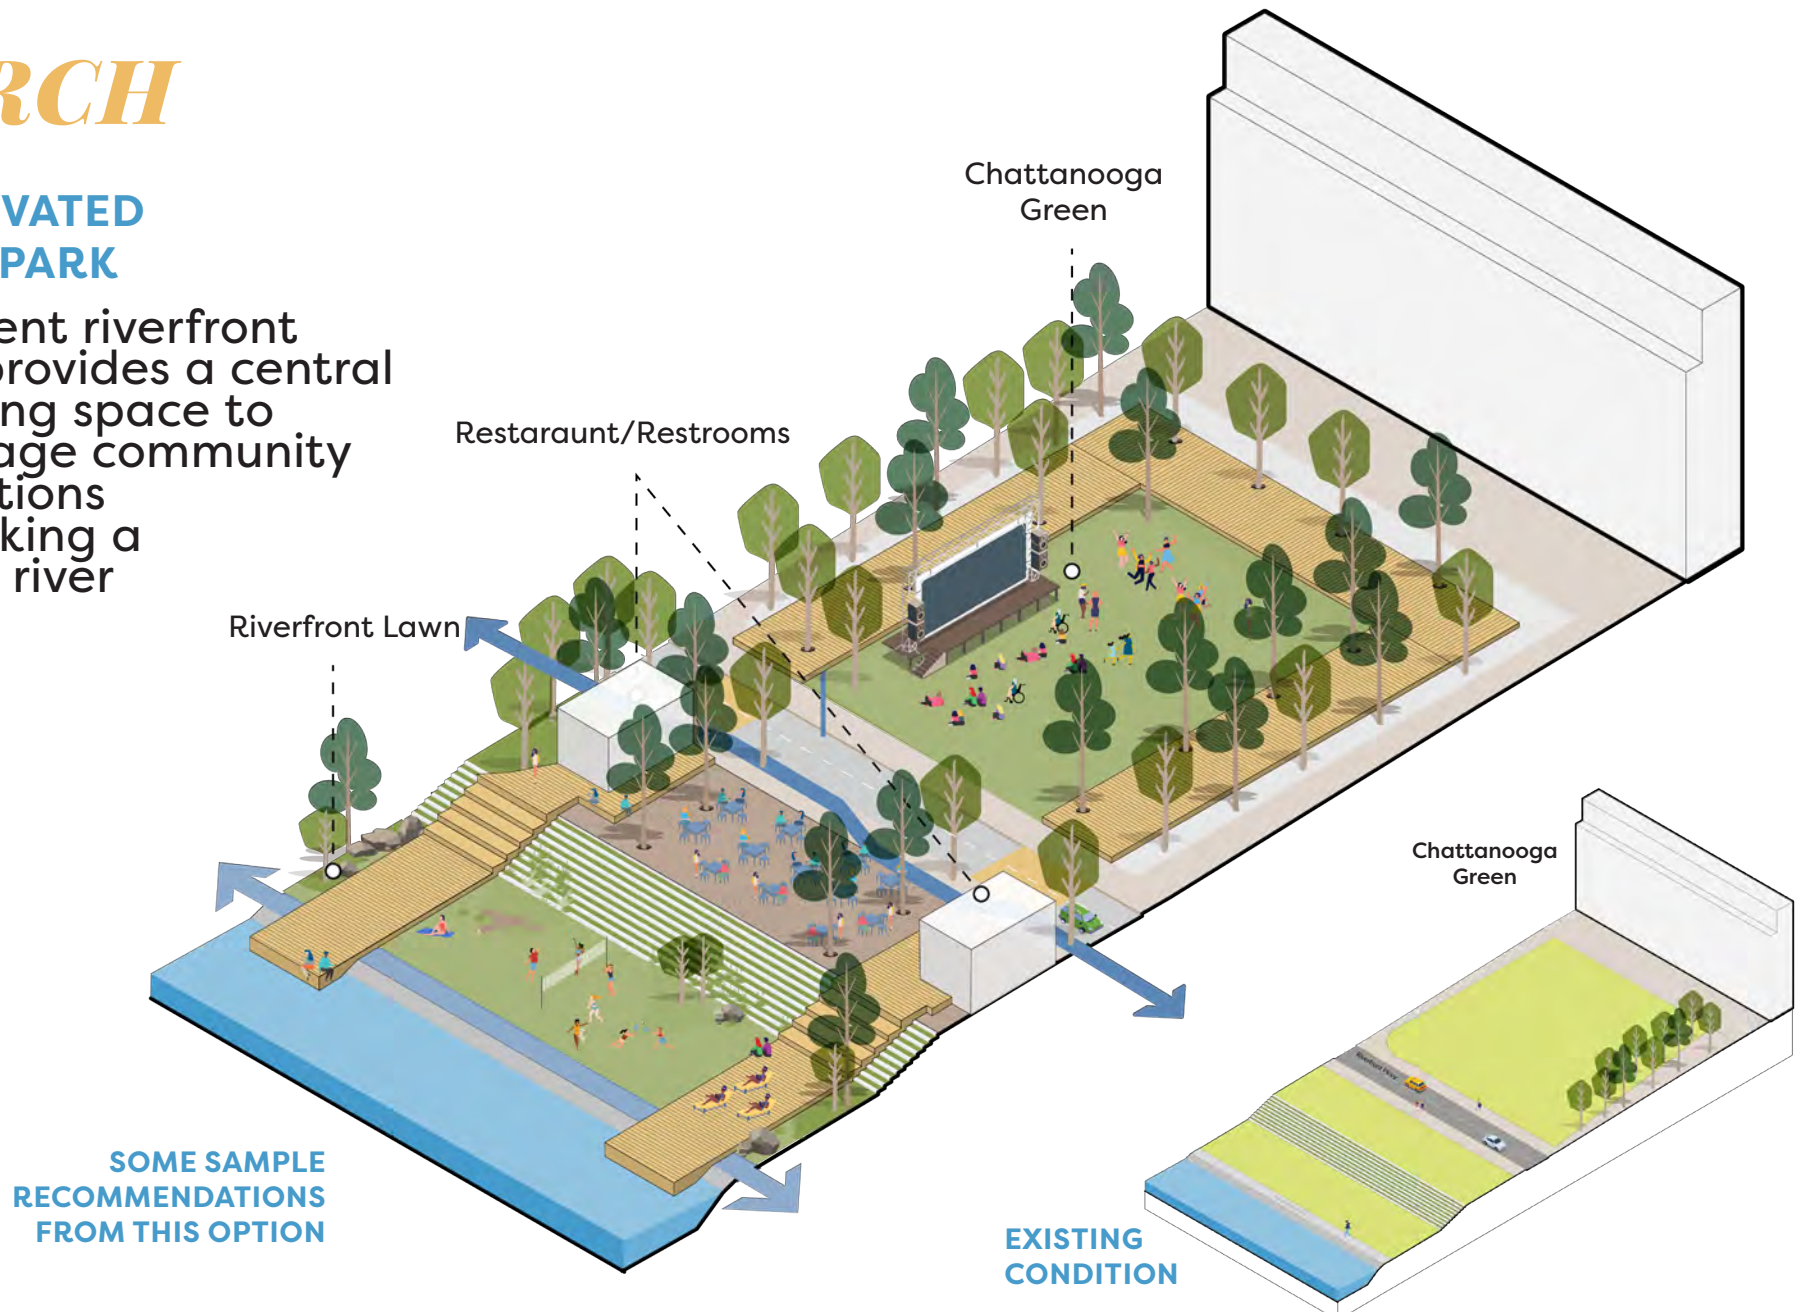

PORCH

scale
shade
welcome
slow
swing
see
perch
rest

PORCH An Activated Linear Park

OPEN/GATHERING SPACE

REWILDED SPACE

PROGRAMMED SPACE

RIVERWALK

Prominent riverfront porch provides a central gathering space to encourage community interactions overlooking a natural river edge.

CONCEPT #1:

PORCH

AN ACTIVATED LINEAR PARK

KEY IDEAS

WOODEN DECKS AND BENCHES

PLACID EXPLORATION

BEER GARDEN

SPORTS UNDER THE BRIDGE

PICNIC FACILITIES

IMPROVED WATER ACCESS

PARKWAY PEDESTRIAN BRIDGE

MULTISCALE VENDOR SPACES

NOW YOU...
Use the flags to share your feedback!

- ▶ I like this!
- ▶ I have questions!
- ▶ I have concerns!

PORCH

AN ACTIVATED LINEAR PARK

Prominent riverfront porch provides a central gathering space to encourage community interactions overlooking a natural river edge.

SOME SAMPLE RECOMMENDATIONS FROM THIS OPTION

EXISTING CONDITION